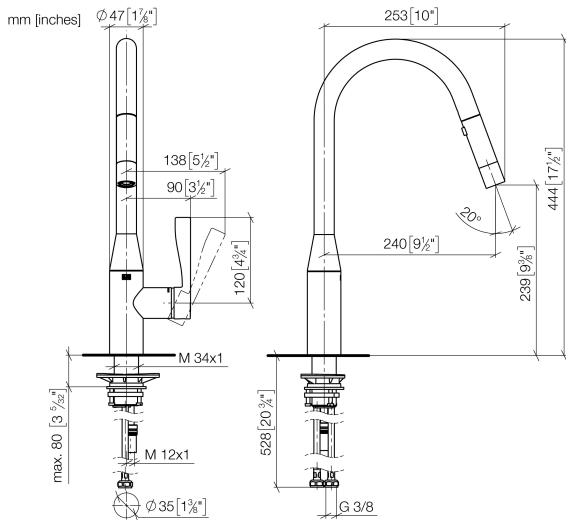

33 870 895

- 240mm projection
- pivotable spout 360°
- Optional swivel limiter available with swivel limiter set 12 821 970 90
- laminar and spray flow
- height of mixer 444 mm
- height up to laminar flow regulator 240 mm
- hole diameter 35 mm
- 1800 mm metal shower hose
- sprayface with anti-scaling system
- max. flow 10.4 l/min at 3 bar flow pressure
- lead-free
- This product can help a building meet the requirements of Green Building Rating Systems, e.g. LEED®, BREEAM®, DGNB

Recommended miscellaneous

Swivel limitation set - 12 821 970 90

Recommended miscellaneous

Strainer waste with control handle - Chrome 10 712 970-00

Recommended miscellaneous

Dispenser without rosette - Chrome 82 424 970-00

33 870 895

Flow rate chart

Certificates

Belgaqua_21-027- 27_3. LGA_28657. GDV_0400314.

33 870 895

Spare parts list

No.	Item Number	Name	Quantity used	Delivery time
1	90 12 11 148 00-00	shower	1	10
2	04 30 02 120 00-00	hose	1	10
3	90 28 22 302 00-00	spout	1	10
4	09 28 10 160 90	ring	1	2
5	09 28 10 162 90	ring	1	2
6	09 28 10 161 90	ring	1	2
7	90 15 05 064 00 90	cartridge	1	2
8	09 23 10 072 90	nut	1	60
9	09 14 10 190 90	seal	1	2
10	09 28 30 030-00	cover	1	10
11	09 20 89 020-00	handle	1	10
12	90 31 11 063 00 90	pin	1	2
13	90 31 20 087 00-00	plug	1	10
14	04 30 04 101 00 90	hose	2	2
15	04 28 20 067 00 90	pipe	1	2
16	04 30 11 040 00 90	fixing set	1	2
17	09 20 93 056 90	insert	1	2
18	90 24 03 253 00 90	adaptor	1	2
19	09 30 03 038 90	hose	1	2
20	04 21 50 010 00 90	accessories	1	2
21	90 30 09 031 00 90	key	1	2